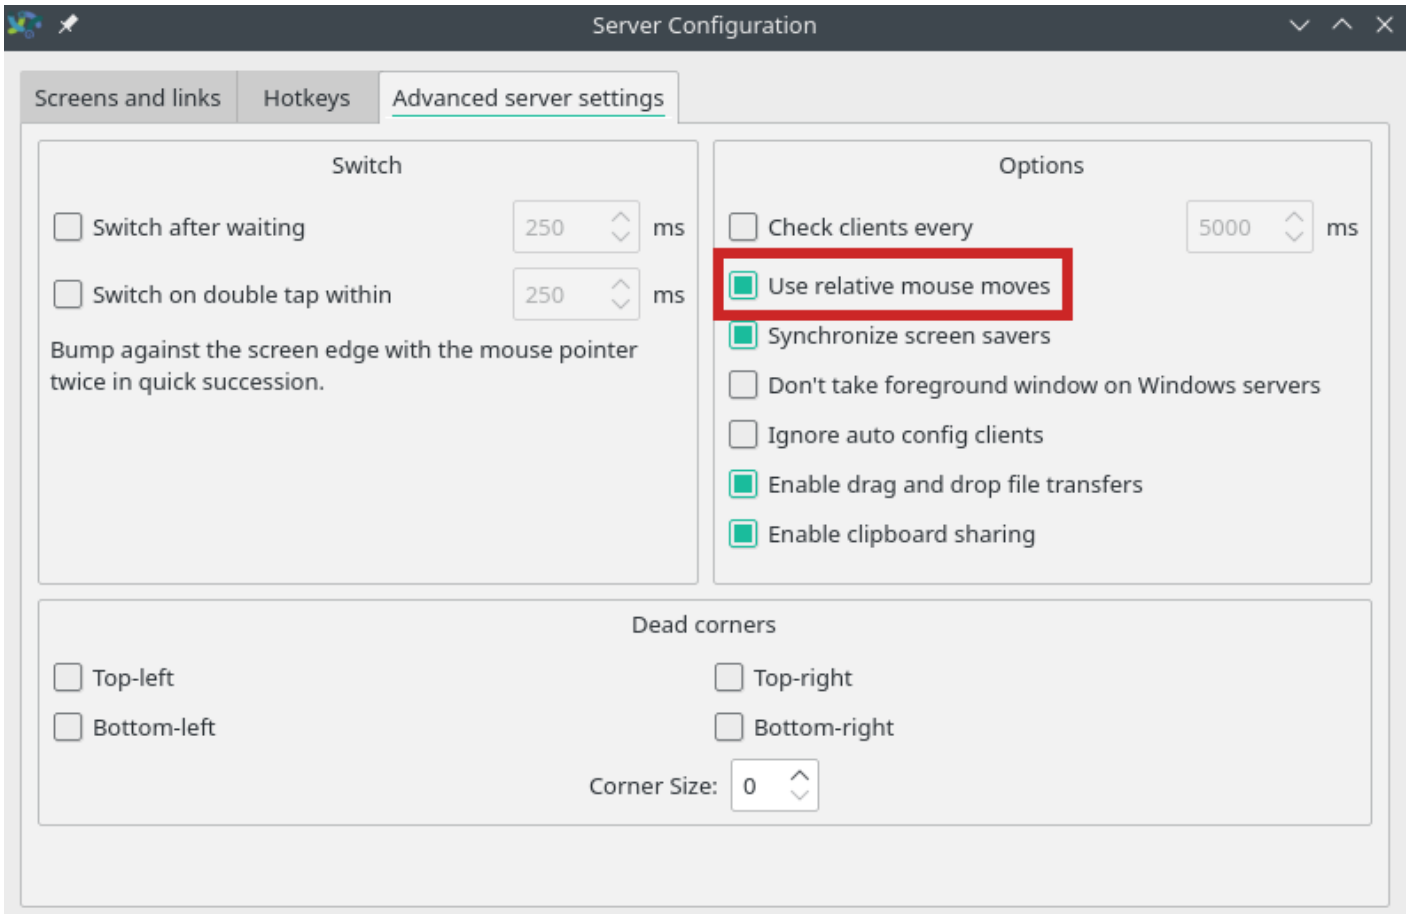

Common issues

Mouse uncontrollably spins in games

This usually happens in games and no matter what you change you can't play.

The solution is to tick the "Use relative mouse moves" in the server advanced settings and add a hotkey where you "Lock cursor to screen". You can set it to toggle, so if you want to come out of the remote machine's screen, you can just hit the same hotkey.