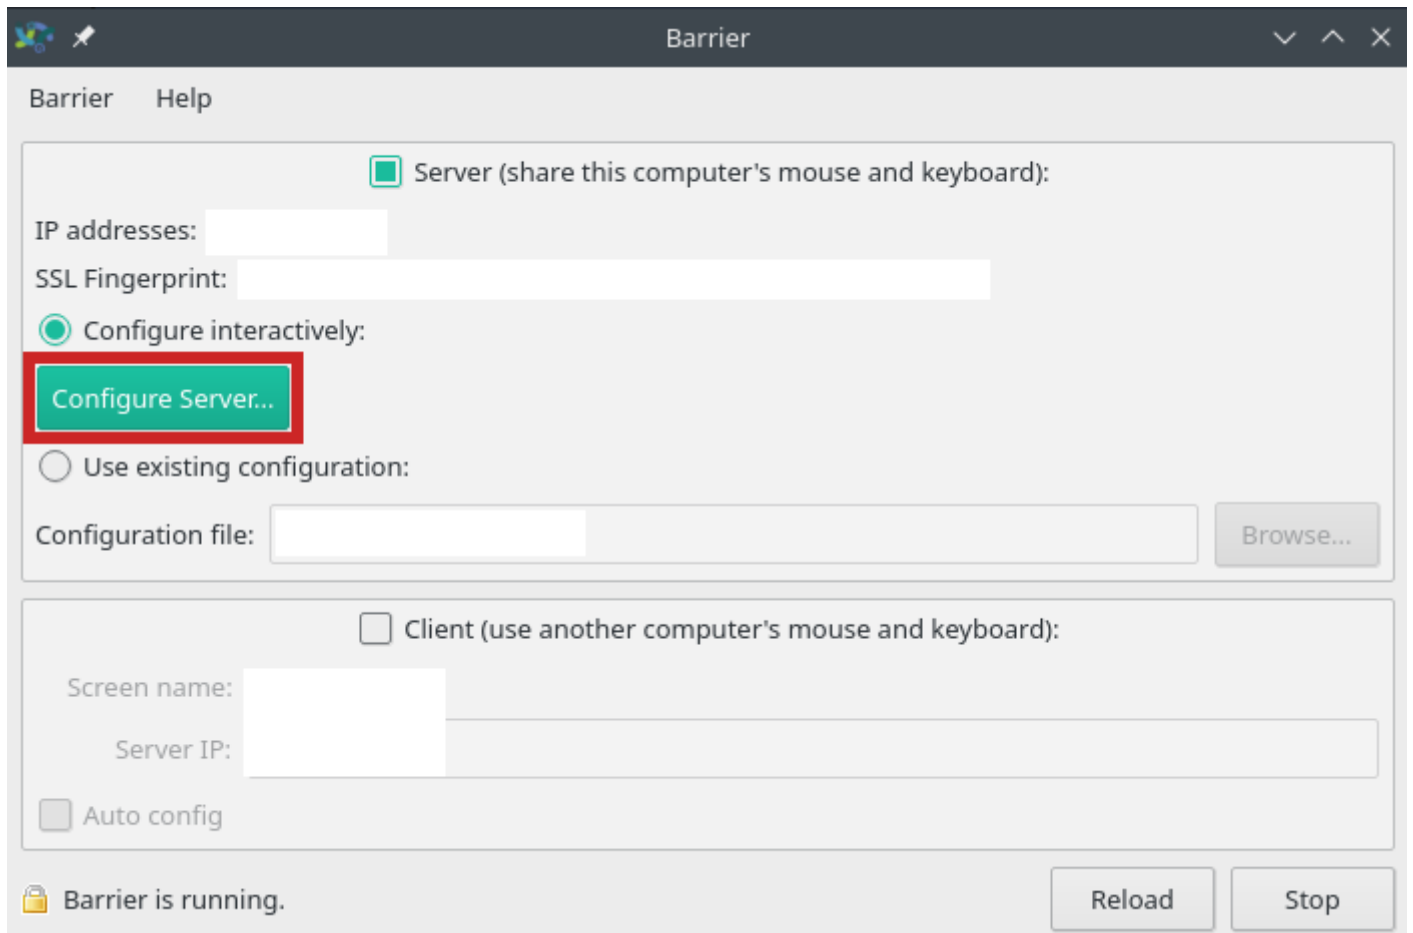

Common issues

Mouse uncontrollably spins in games

This usually happens in games and no matter what you change you can't play.

The solution is to tick the "Use relative mouse moves" in the server advanced settings and add a hotkey where you "Lock cursor to screen". You can set it to toggle, so if you want to come out of the remote machine's screen, you can just hit the same hotkey.