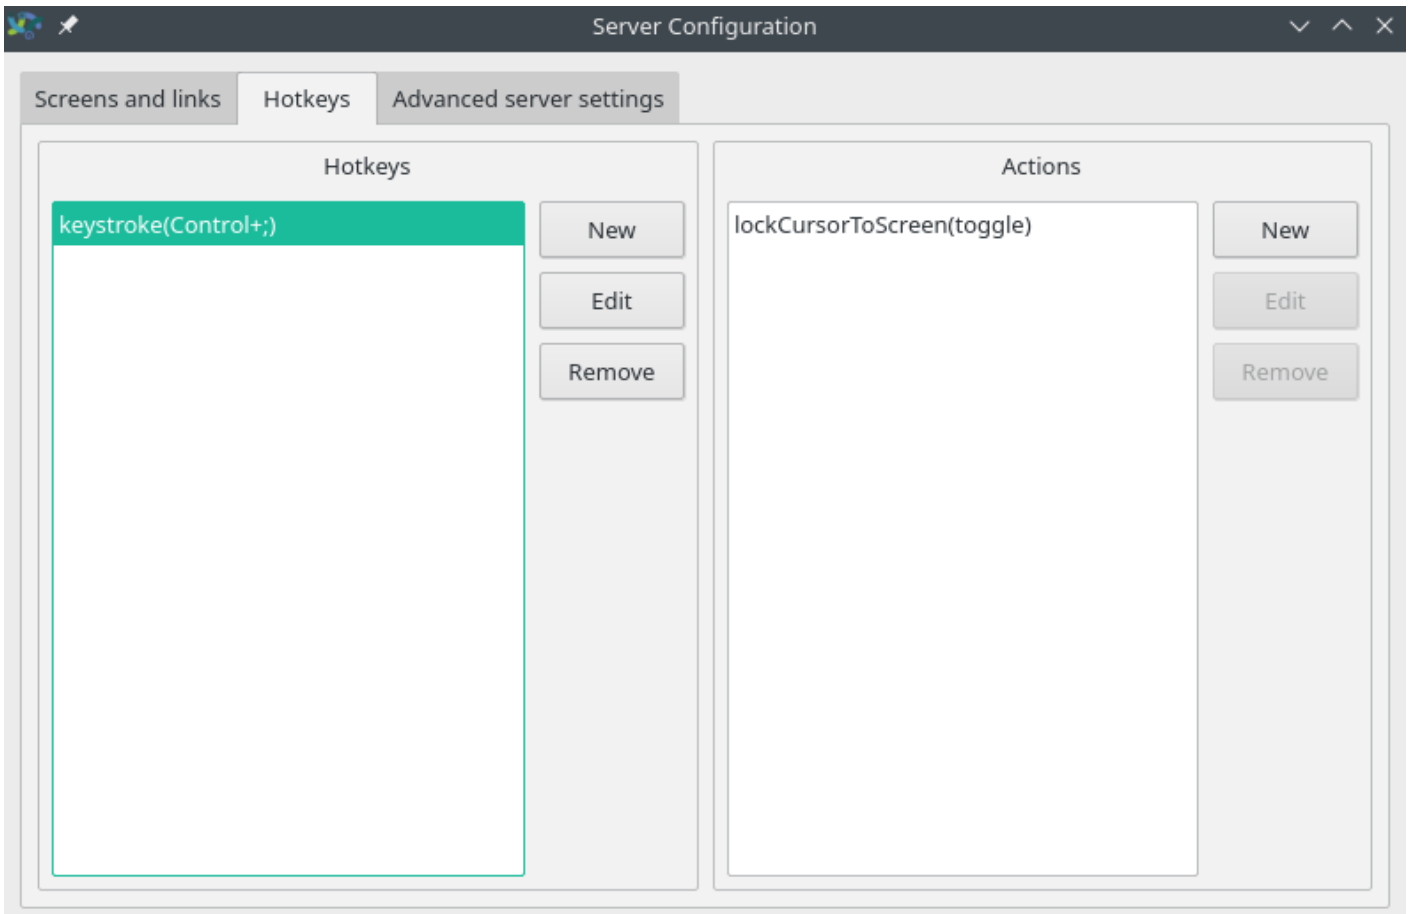

Common issues

Mouse uncontrollably spins in games

This usually happens in games and no matter what you change you can't play.

The solution is to tick the "Use relative mouse moves" in the server advanced settings and add a hotkey where you "Lock cursor to screen". You can set it to toggle, so if you want to come out of the remote machine's screen, you can just hit the same hotkey.