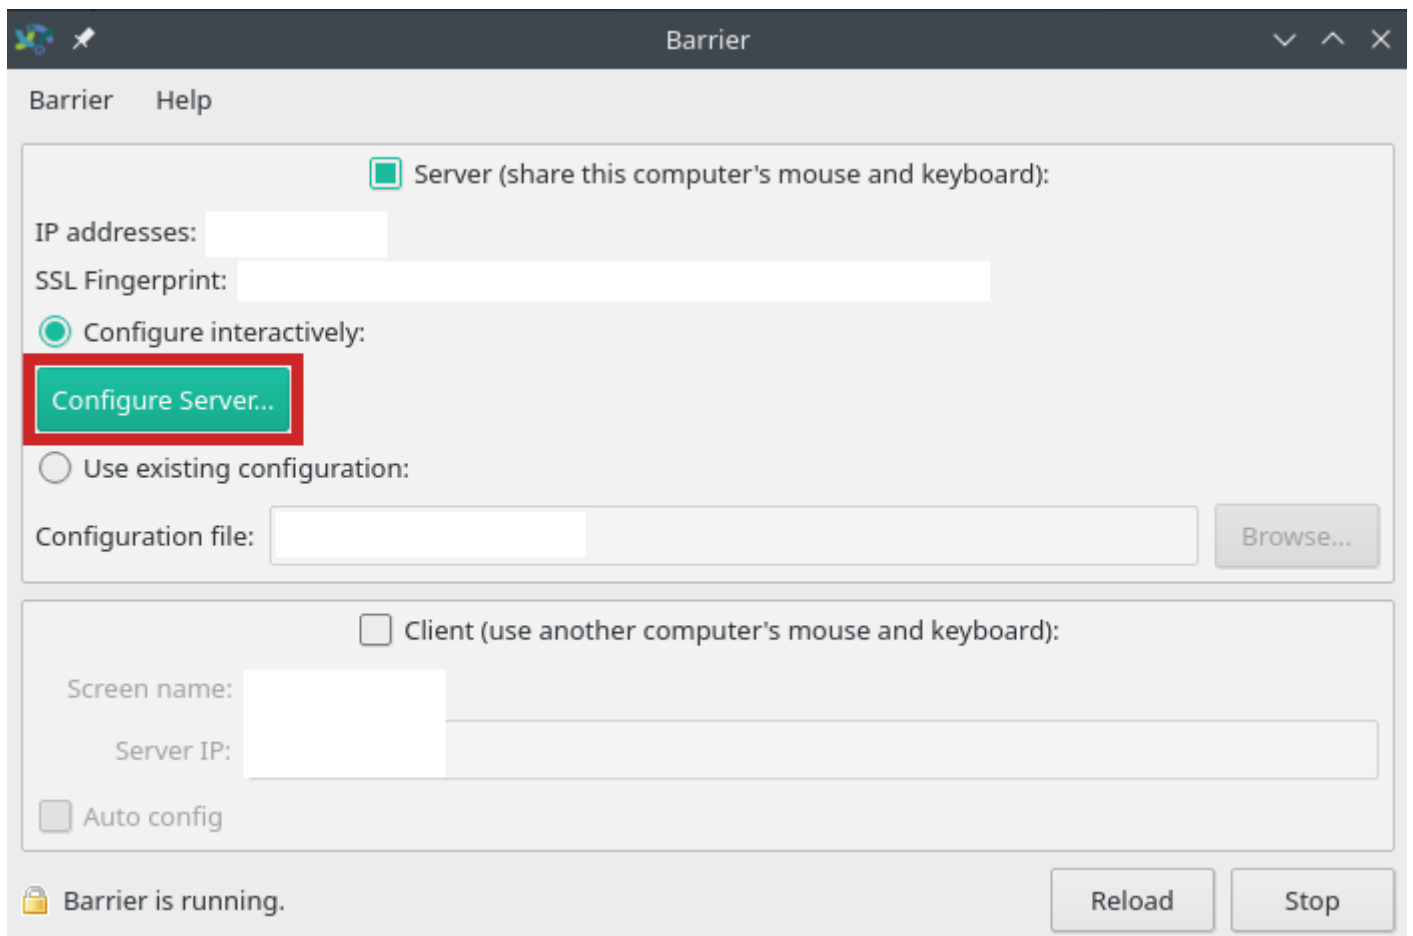

# Barrier

- [Common issues](#)

## Mouse uncontrollably spins in games

This usually happens in games and no matter what you change you can't play.

The solution is to tick the "Use relative mouse moves" in the server advanced settings and add a hotkey where you "Lock cursor to screen". You can set it to toggle, so if you want to come out of the remote machine's screen, you can just hit the same hotkey.