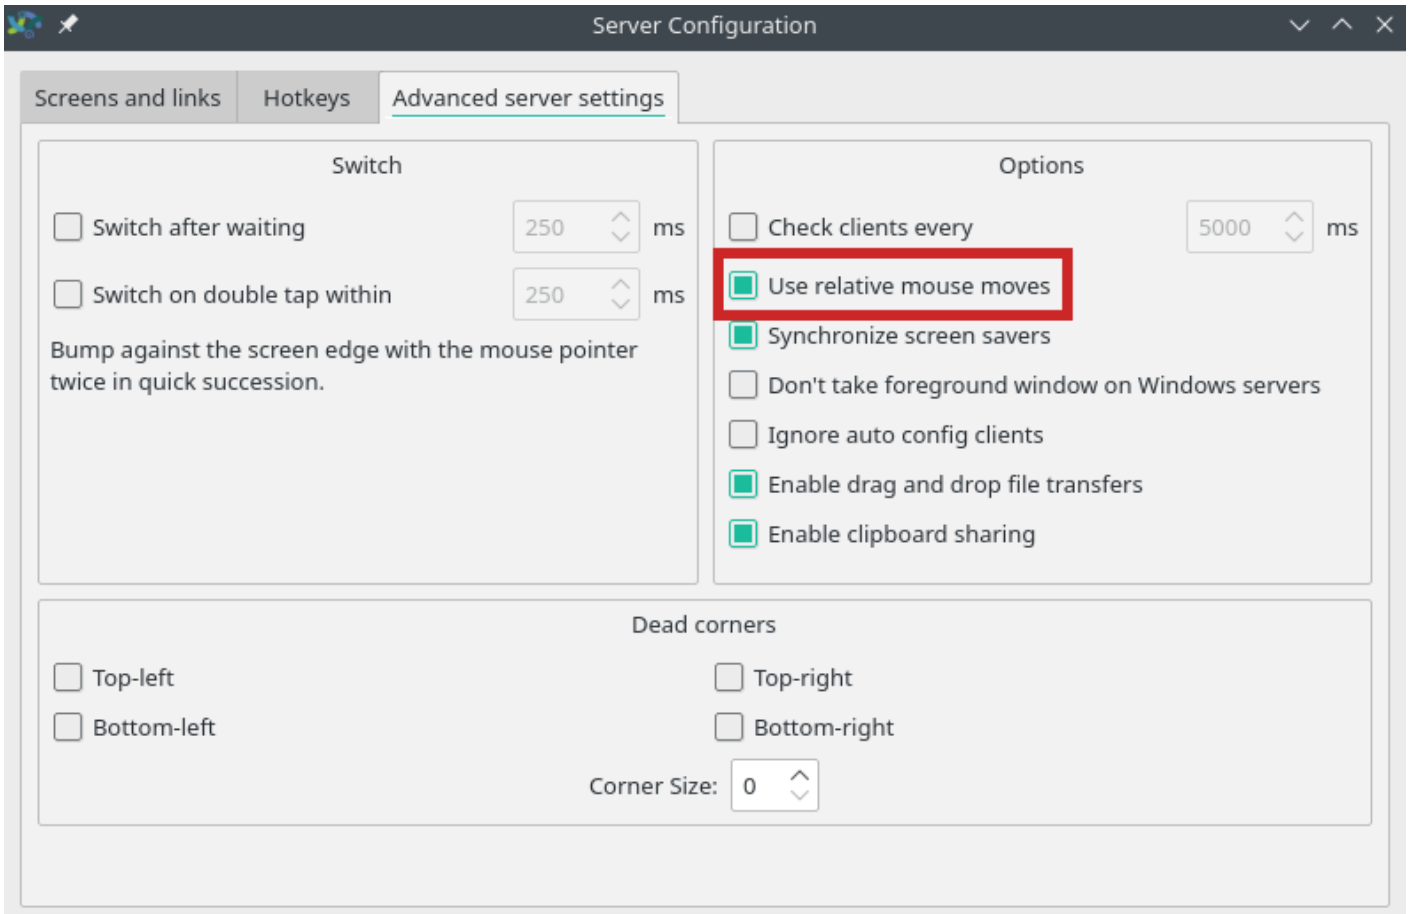

# Barrier

- [Common issues](#)

## Mouse uncontrollably spins in games

This usually happens in games and no matter what you change you can't play.

The solution is to tick the "Use relative mouse moves" in the server advanced settings and add a hotkey where you "Lock cursor to screen". You can set it to toggle, so if you want to come out of the remote machine's screen, you can just hit the same hotkey.