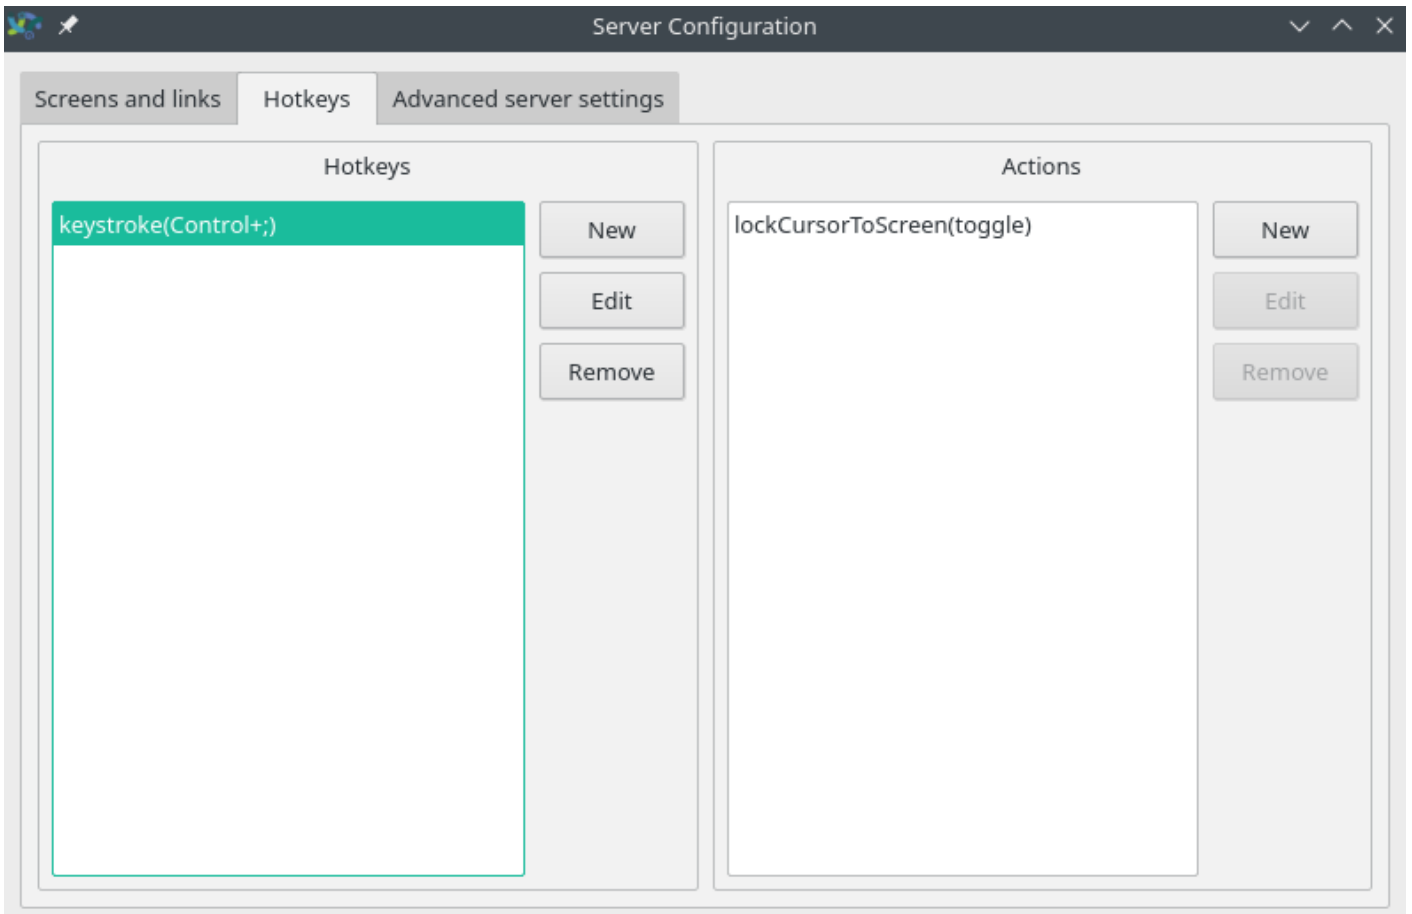

# Barrier

- [Common issues](#)

## Mouse uncontrollably spins in games

This usually happens in games and no matter what you change you can't play.

The solution is to tick the "Use relative mouse moves" in the server advanced settings and add a hotkey where you "Lock cursor to screen". You can set it to toggle, so if you want to come out of the remote machine's screen, you can just hit the same hotkey.